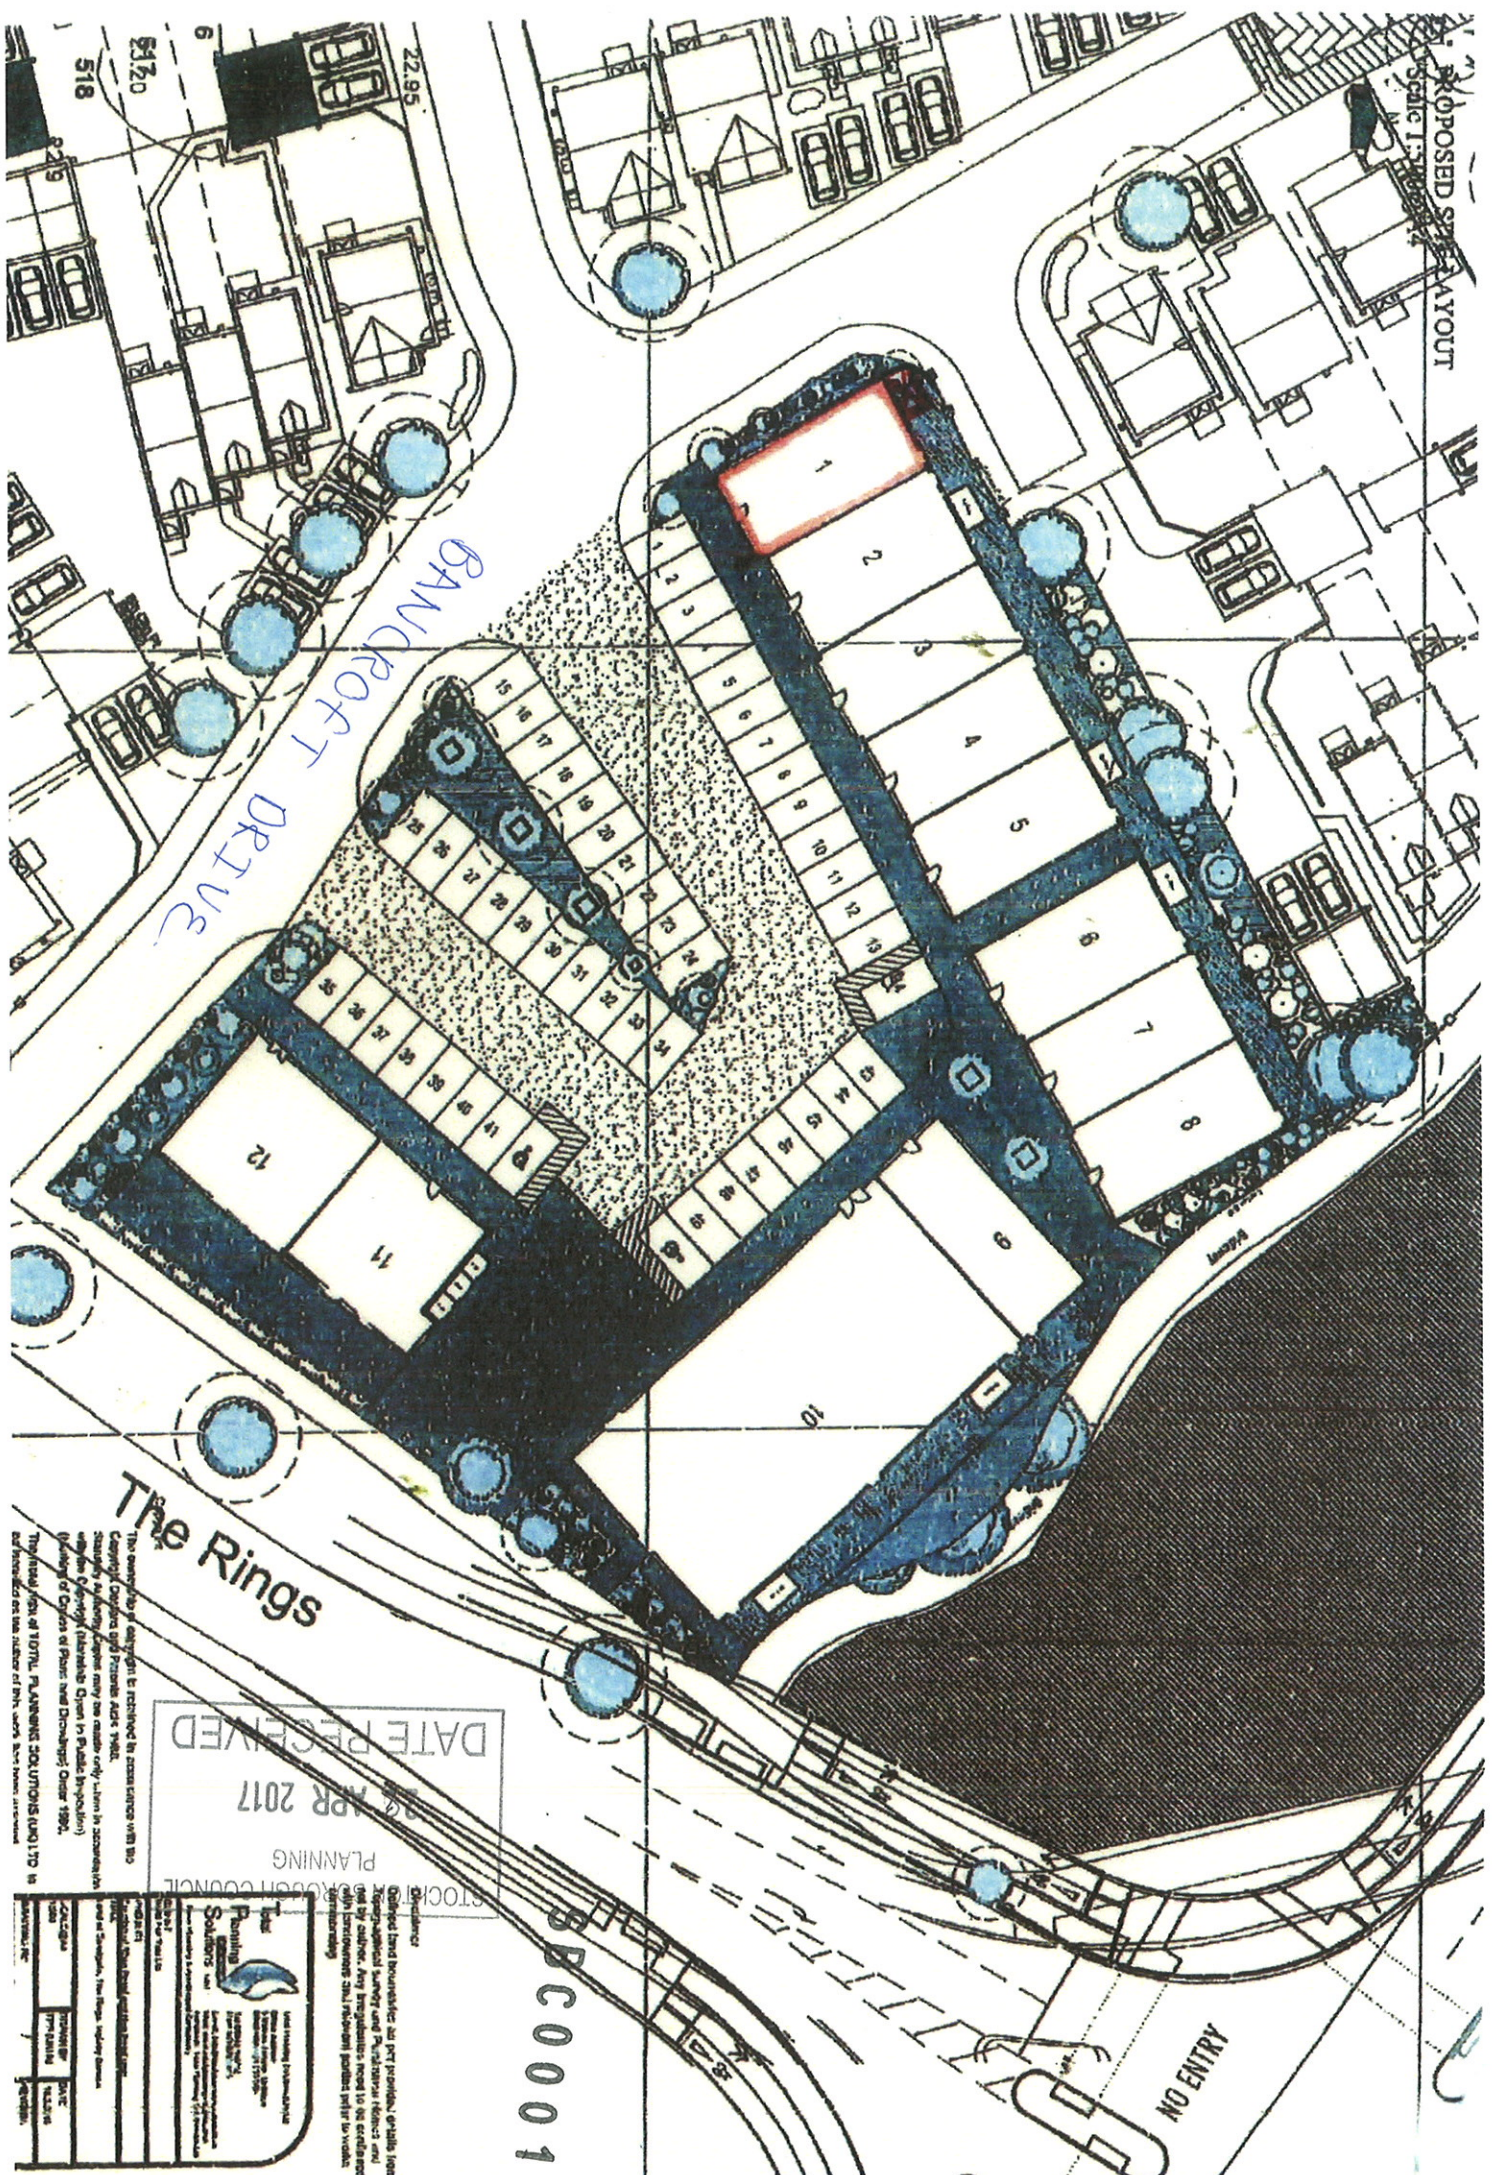

PROPOSED SITE LAYOUT  
SCALE 1:500

BANCROFT DRIVE

The Rings

NO ENTRY

SBC0001

DATE RECEIVED  
22 APR 2017  
PLANNING  
STOCKPORT COUNCIL

The ownership of copyright is retained by its authors with no liability for any errors or omissions. Copyright © 2017. All rights reserved. This document is the property of the Council and is not to be distributed outside the Council. Any reproduction or use of this document without the written permission of the Council is prohibited. Stockport Council, 1990.